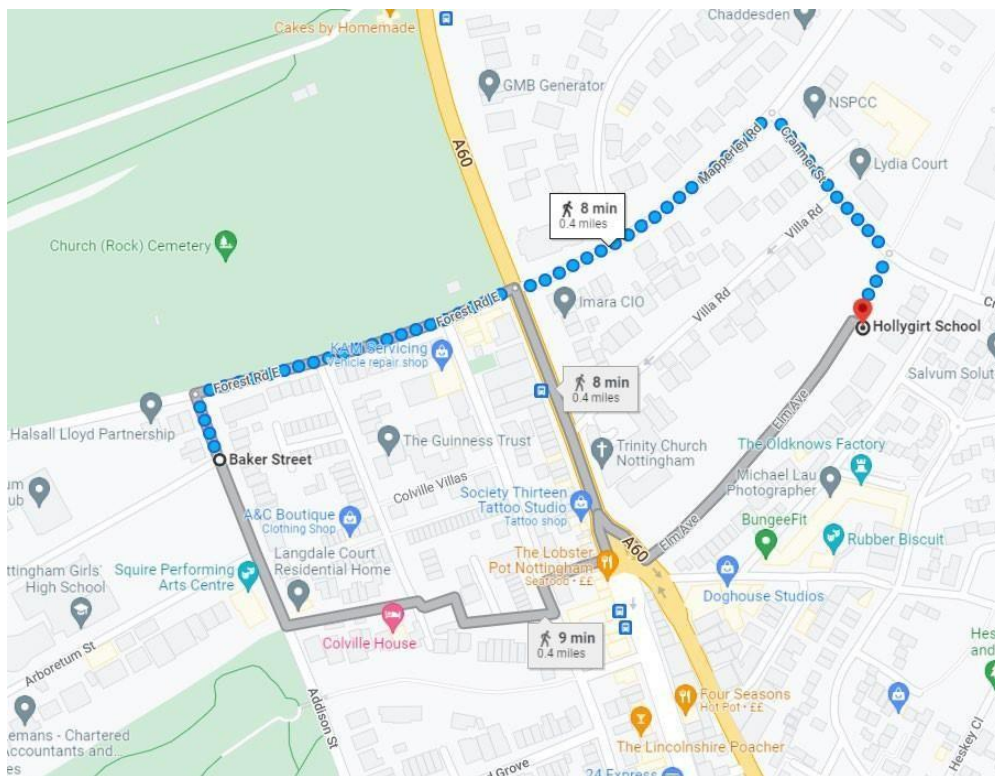

Buses depart at 4.10pm in the afternoon and arrive around 8.30am (traffic depending) in the morning.

Students walking between Baker Street and Hollygirt must walk in groups of two or more and cross Mansfield Road Via the pedestrian crossing.

Route 6: Mansfield

TOWN / VILLAGE	PICK UP POINT	PICK UP TIME	DROP OFF TIME
Mansfield	Southwell Road	07:25	17:19
Mansfield	Berry Hill	07:28	17:17
Mansfield	Lindhurst Lane	07:30	17:09
Mansfield	Berry Hill Lane Care Home	07:31	17:07
Mansfield	Berry Hill / Lichfield Lane	07:32	17:14
Mansfield	The Avenue	N/A	17:12
Mansfield	High Oakham (A60)	07:34	17:05
Mansfield	The Rushley (Forest Hill Pull In)	07:35	17:02
Mansfield	The Spinney Harlow Wood	07:41	16:59
Ravenshead	Larch Farm	07:44	16:55
Ravenshead	Main Street	N/A	16:54
Ravenshead	Summercourt	N/A	16:53
Ravenshead	Swinton Drive	N/A	16:51
Ravenshead	The Hutt AM (Vernon Ave PM)	07:48	16:49
Ravenshead	Kinghill/Longdale	N/A	16:48

Route 10: Little Carlton

TOWN / VILLAGE	PICK UP POINT	PICK UP TIME	DROP OFF TIME
Little Carlton	Bathey Lane End	07:00	17:35
Southwell	The Burgage	07:20	17:15
Fiskerton	Post Office	07:30	17:06
Bleasby	Main Street/Station Road	07:35	17:02
Thurgaton	Bleasby Road Junction	07:38	16:58
Lowdham	Memorial	07:44	16:54
Burton Joyce	Wheatsheaf Court	07:50	16:47
Burton Joyce	Lambley Lane	07:51	16:46
Gedling	Florence Road	07:58	16:40
Carlton	Carlton Square	08:03	16:35
Carlton Hill	Standhill Road	08:08	16:30

Route 14: Wysall

TOWN / VILLAGE	PICK UP POINT	PICK UP TIME	DROP OFF TIME
Wysall	Widmerpool Road	07:20	17:15
Keyworth	Church	07:30	17:10
Keyworth	Wolds Drive (School layby)	07:35	17:07
Keyworth	The Fairway Inn	07:40	17:01
Plumtree	The Griffin	07:45	16:54
Tollerton	Burnside Grove	07:50	16:48
Gamston	Beckside (various stops)		
West Bridgford	Melton Gardens	07:55	16:37
West Bridgford	Melton Road / Devonshire Road	08:05	16:35