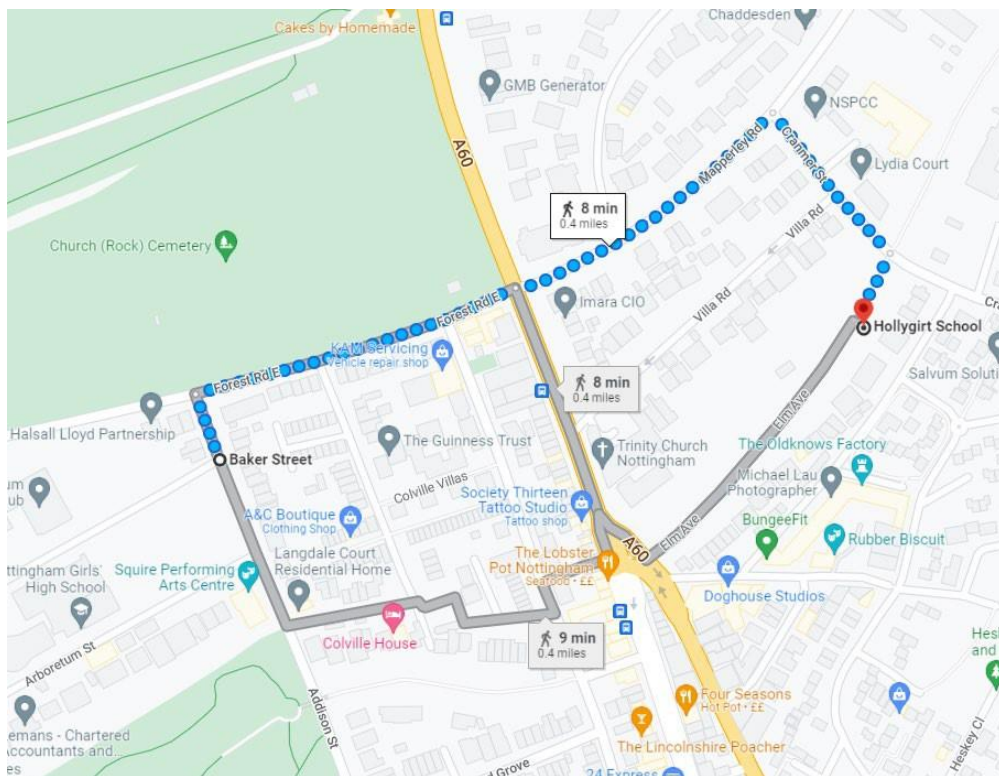

HOLLYGIRT SCHOOL BUS INFORMATION 2023/24

Hollygirt School shares bus services with other independent schools in the city: Nottingham Girls High School and Nottingham High School.

Buses arrive and depart from [Baker Street](#) (at Nottingham Girls' High School).

Buses depart at 4.10pm in the afternoon and arrive around 8.30am (traffic depending) in the morning.

Students walking between Baker Street and Hollygirt must walk in groups of two or more and cross Mansfield Road Via the pedestrian crossing.

Route 1: Spondon

TOWN / VILLAGE	PICK UP POINT	PICK UP TIME	DROP OFF TIME
Spondon	A6005/Cambridge Street	07:00	17:39
Ockbrook	Victoria Ave/A52 slip road bus stop	07:03	17:36
Ockbrook	Victoria Ave/Field Close	07:04	17:35
Borrowash	Post Office	07:08	17:31
Breaston	The Church	07:15	17:20
Long Eaton	Trent College	07:20	17:15
Long Eaton	The Green	07:22	17:13
Toton	The Manor	07:25	17:10
Chilwell	The Blue Bell Inn	07:29	17:06
Attenborough	Attenborough Garage	07:30	17:04
Beeston	Dovecote Lane	07:33	17:01
Beeston	Wollaton Rd/Broughton St	07:38	16:58
Bramcote	Cator Lane/Bramcote Ave	07:42	16:52
Bramcote	St John's School	07:45	16:47
Bramcote	Thoresby Road	07:52	16:41
Bramcote	Bramcote Lane Shops	08:54	16:38
Wollaton	Library	07:57	16:35
Wollaton	The Wollaton	08:00	16:32
Wollaton	Woodhall Road	08:12	16:28
Derby Rd	QMC	08:12	16:24

Route 10: Little Carlton

TOWN / VILLAGE	PICK UP POINT	PICK UP TIME	DROP OFF TIME
Little Carlton	Bathey Lane End	07:00	17:35
Southwell	The Burgage	07:20	17:15
Fiskerton	Post Office	07:30	17:06
Bleasby	Main Street/Station Road	07:35	17:02
Thurgaton	Bleasby Road Junction	07:38	16:58
Lowdham	Memorial	07:44	16:54
Burton Joyce	Wheatsheaf Court	07:50	16:47
Burton Joyce	Lambley Lane	07:51	16:46
Gedling	Florence Road	07:58	16:40
Carlton	Carlton Square	08:03	16:35
Carlton Hill	Standhill Road	08:08	16:30